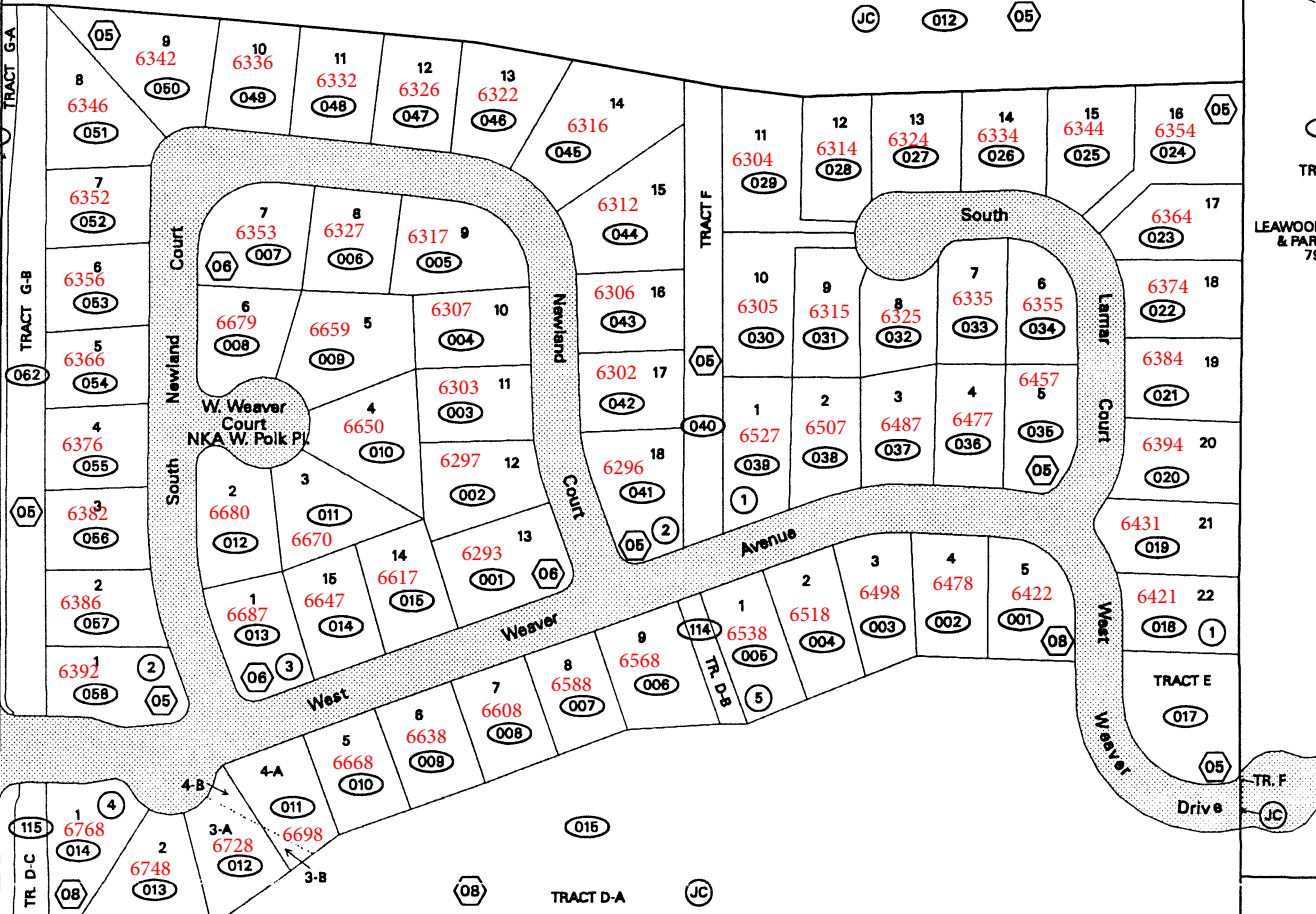

DUTCH CREEK VILLAGE FLG. 2

TRACT B-A

DUTCH CREEK VILLAGE FLG. 1

DUTCH CREEK VILLAGE FLG. NO. 3

@ Homes not in Master HOA